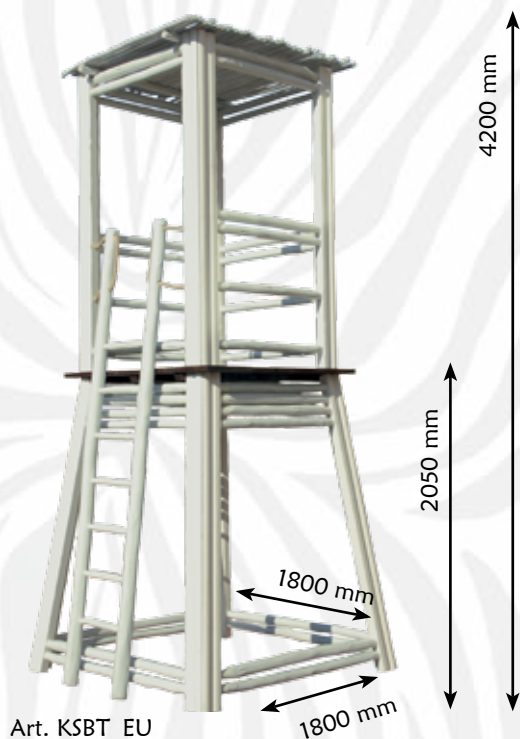

Spiaggia

Beach

Torretta di salvataggio / Life guard tower

Art. KSBT_EU

Torretta di salvataggio, struttura perimetrale in abete ed eucalipto sudafricano. Pedana di calpestio in larice siberiano, copertura con pannello in eucalipto sudafricano. I tipi di legno descritti sono tutti trattati in autoclave per esterno. Autoportante, semplicità di montaggio / smontaggio.

Finitura: Outdoor

Life guard tower, perimetral frame in fir tree and south african eucalyptus. Walking platform in siberian larch, south african eucalyptus panel covering. Wood described are all autoclave treated for outdoor use.

Self-standing, easy to install / uninstall.

Finishing: Outdoor

Nome Name	Dimensioni (mm) Dimensions (mm)	Codice Code
Torretta di salvataggio Life guard tower	v. immagine pls see picture	KSBT_EU

Ordine e pulizia / Cleaning items