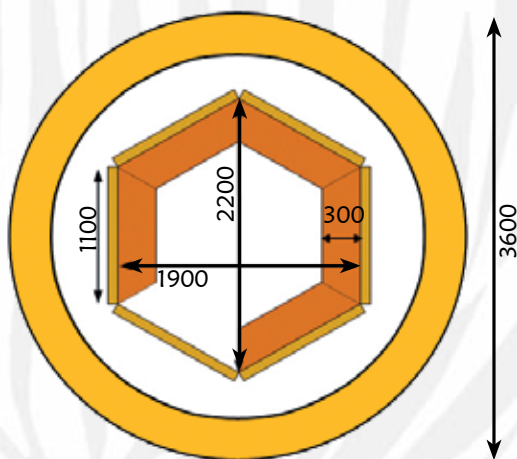

Gazebo "Prince"

Chiosco esagonale, attrezzato con:

- 6 pareti modulari rifinite in Eucalipto sudafricano trattato in autoclave per esterno
- pedana interna in pino nordico trattato per esterno
- piani di lavoro collassabili in legno impregnato e trattato con resine atossiche sorretto da corde
- 5 ripiani alti porta-bicchieri e bottiglie
- pannelli asportabili per la chiusura serale
- copertura: "doppia tegola" (Makuti o Tropical)

"Prince" gazebo

Exagonal kiosk made of:

- 6 modular walls, South african eucalyptus, autoclave treated for outdoor use finishing
- internal nordic pine platform for outdoor use
- closable work shelves, treated wood (non toxic resins), hanged by ropes (on 5 sides)
- 5 top bottles and glasses holder
- night closing panels
- covering: "double tile" (Makuti or Tropical cape reed)

Ø Zone d' ombra Ø Shady area	Makuti Makuti	Canna d.c. tropical Tropical cape reed
3600 mm	KGR360S_Mi	KGR360S_Ti